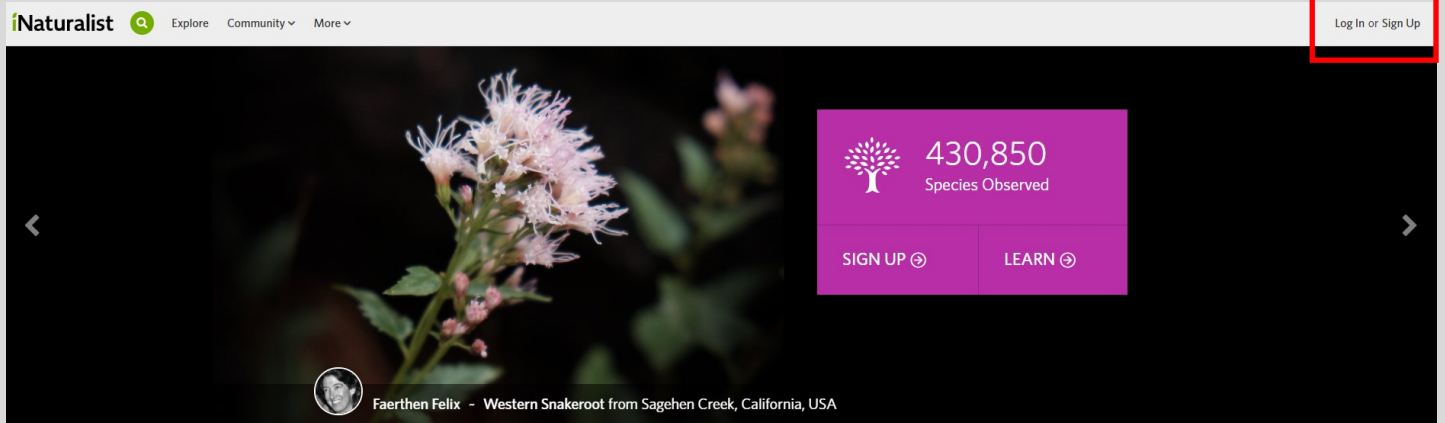

How to create an account?

Step 1:

Visit www.inaturalist.org and click the sign up button located on the top right of the page.

If you are using a mobile phone, download the app from Google Playstore or Apple App Store.